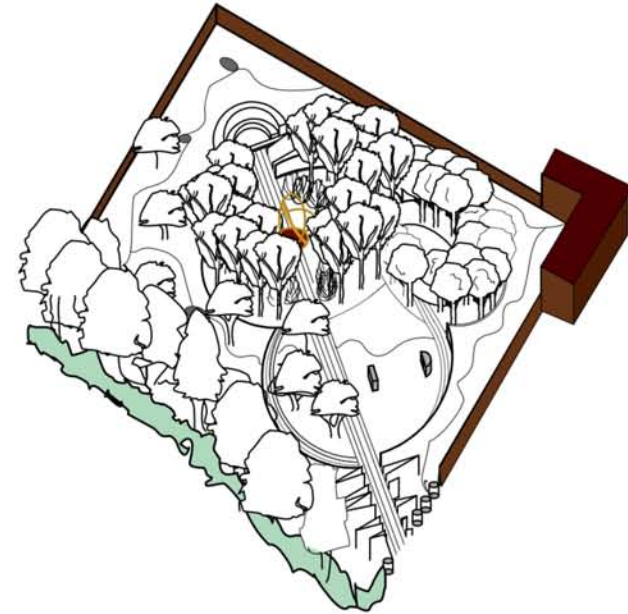

The Garden of Whispers

The Garden of Whispers is a conceptual garden designed for a walled enclosure. It plays with the idea of the space working as a sound diary allowing visitors to become aural ghosts within the garden and creating a history of voices from the past. Sound sculptures and listening devices are interwoven with meadow planting.