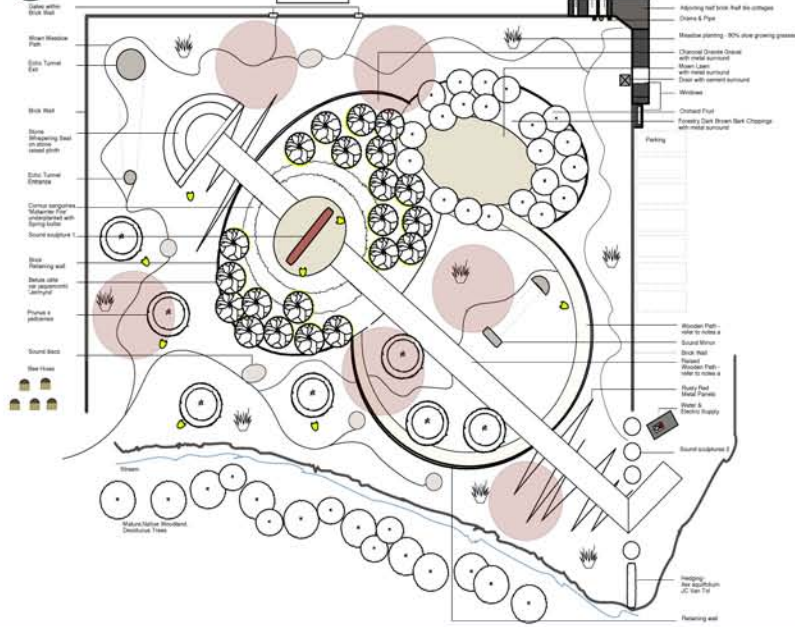

The Garden of Whispers

The Garden of Whispers is a conceptual garden designed for a walled enclosure. It plays with the idea of the space working as a sound diary allowing visitors to become aural ghosts within the garden and creating a history of voices from the past. Sound sculptures and listening devices are interwoven with meadow planting.

Notes

- Sound sculpture
- Listening device
- Planting
- Water
- Lighting
- Sound sculpture
- Listening device
- Planting
- Water
- Lighting

Client

Mr & Mrs J. Smithson Ltd
123 High Street
London EC1A 1AA
020 7123 4567
www.smithson.co.uk