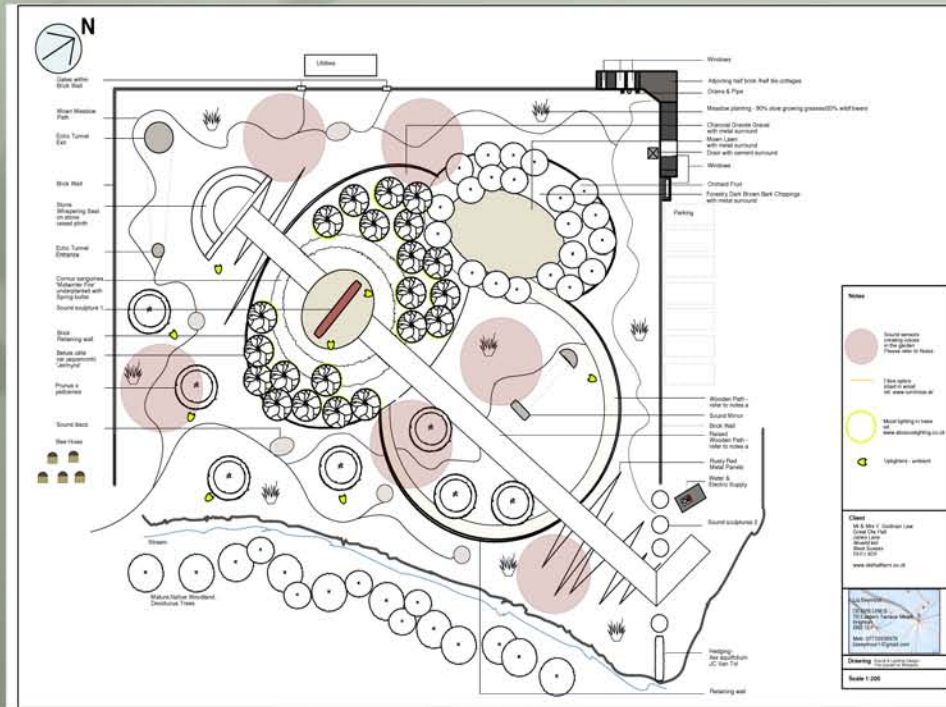

The Garden of Whispers

The Garden of Whispers is a conceptual garden designed for a walled enclosure. It plays with the idea of the space working as a sound diary allowing visitors to become aural ghosts within the garden and creating a history of voices from the past. Sound sculptures and listening devices are interwoven with meadow planting.